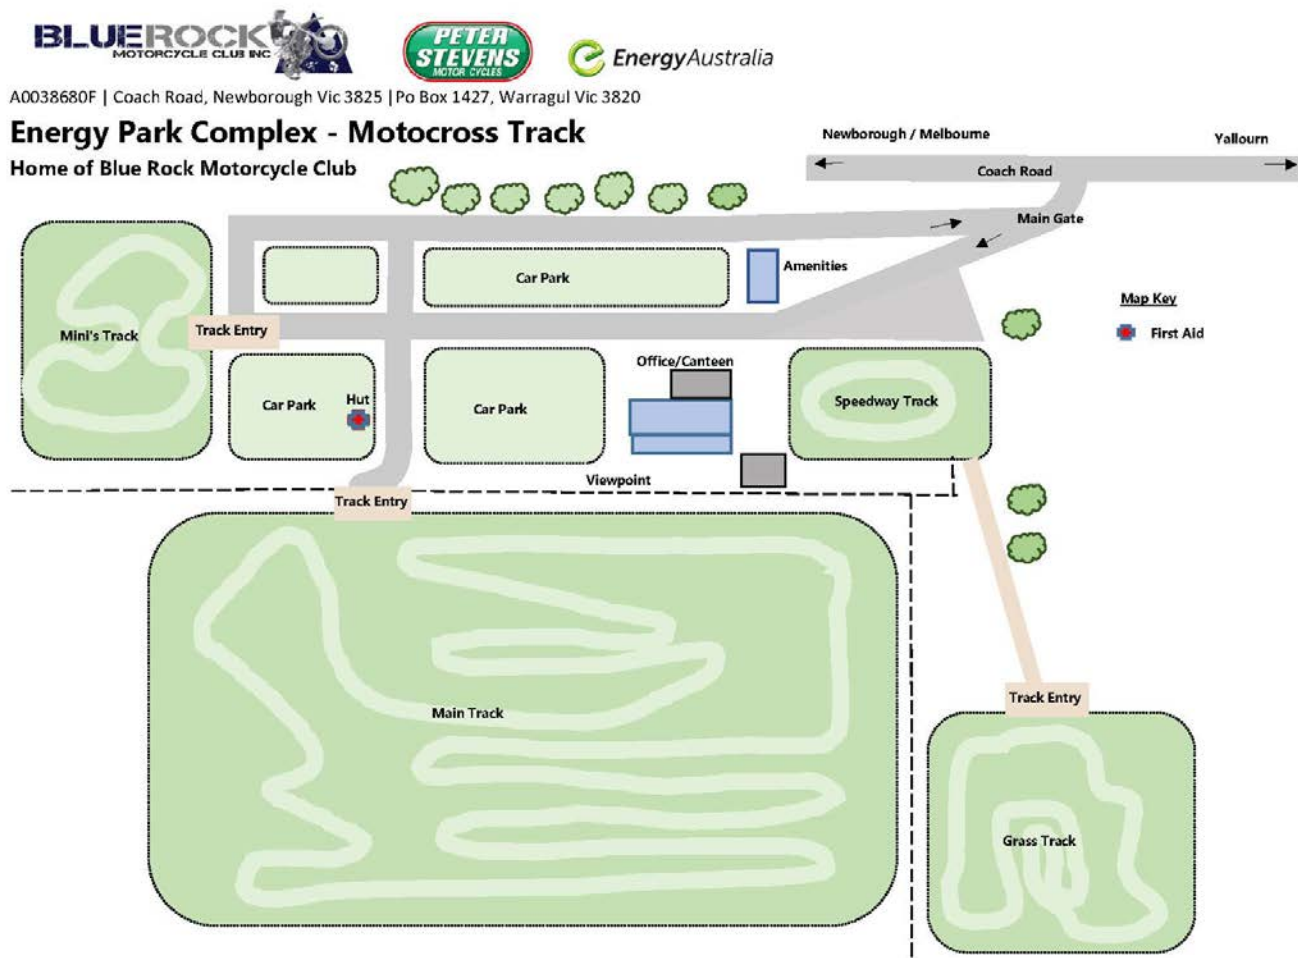

A0038680F | Coach Road, Newborough Vic 3825 | Po Box 1427, Warragul Vic 3820 | PH 0438 762 039

Ride Day Guide

Welcome to Blue Rock Motorcycle Club - Motocross Energy Park Complex.

General Ride Days

Please ensure you sign in at the Office/Canteen upon arrival, riders must not enter the track without an approved wristband issued when you sign in. We recommend arriving early to take advantage of a full day of riding. Our site opens at 8am with a rider's safety briefing at approximately 9am. Riders are able to enjoy our main track in group sessions throughout the day. Mini riders have access to our beginners only tracks including the Grass, Speedway and Mini's Track all day long and must be supervised by an adult at all times.

We love seeing supportive adults ride alongside our juniors so opportunities for this are available on the Main and Grass Track. We also have a number of experienced, helpful volunteers to assist solo riders around and on the tracks. **Please note we are a cash only site.**

Group 3 - Big Wheels (Ages 12-16) **Group 4 - Small Wheels (Ages 6-12)**

Main Track sessions run at 15 minute intervals and are easily identified at the Main Track entrance.

Mini's (Beginner Riders Ages 5-12) Ride all day with parent Supervision

2021 Energy Park Complex - Event Calendar

Sunday, 21 February - General Ride Day

Sunday, 14 March - General Ride Day

Sunday, 2 May - General Ride Day

Sunday, 30 May - General Ride Day

Sunday, 20 June - General Ride Day